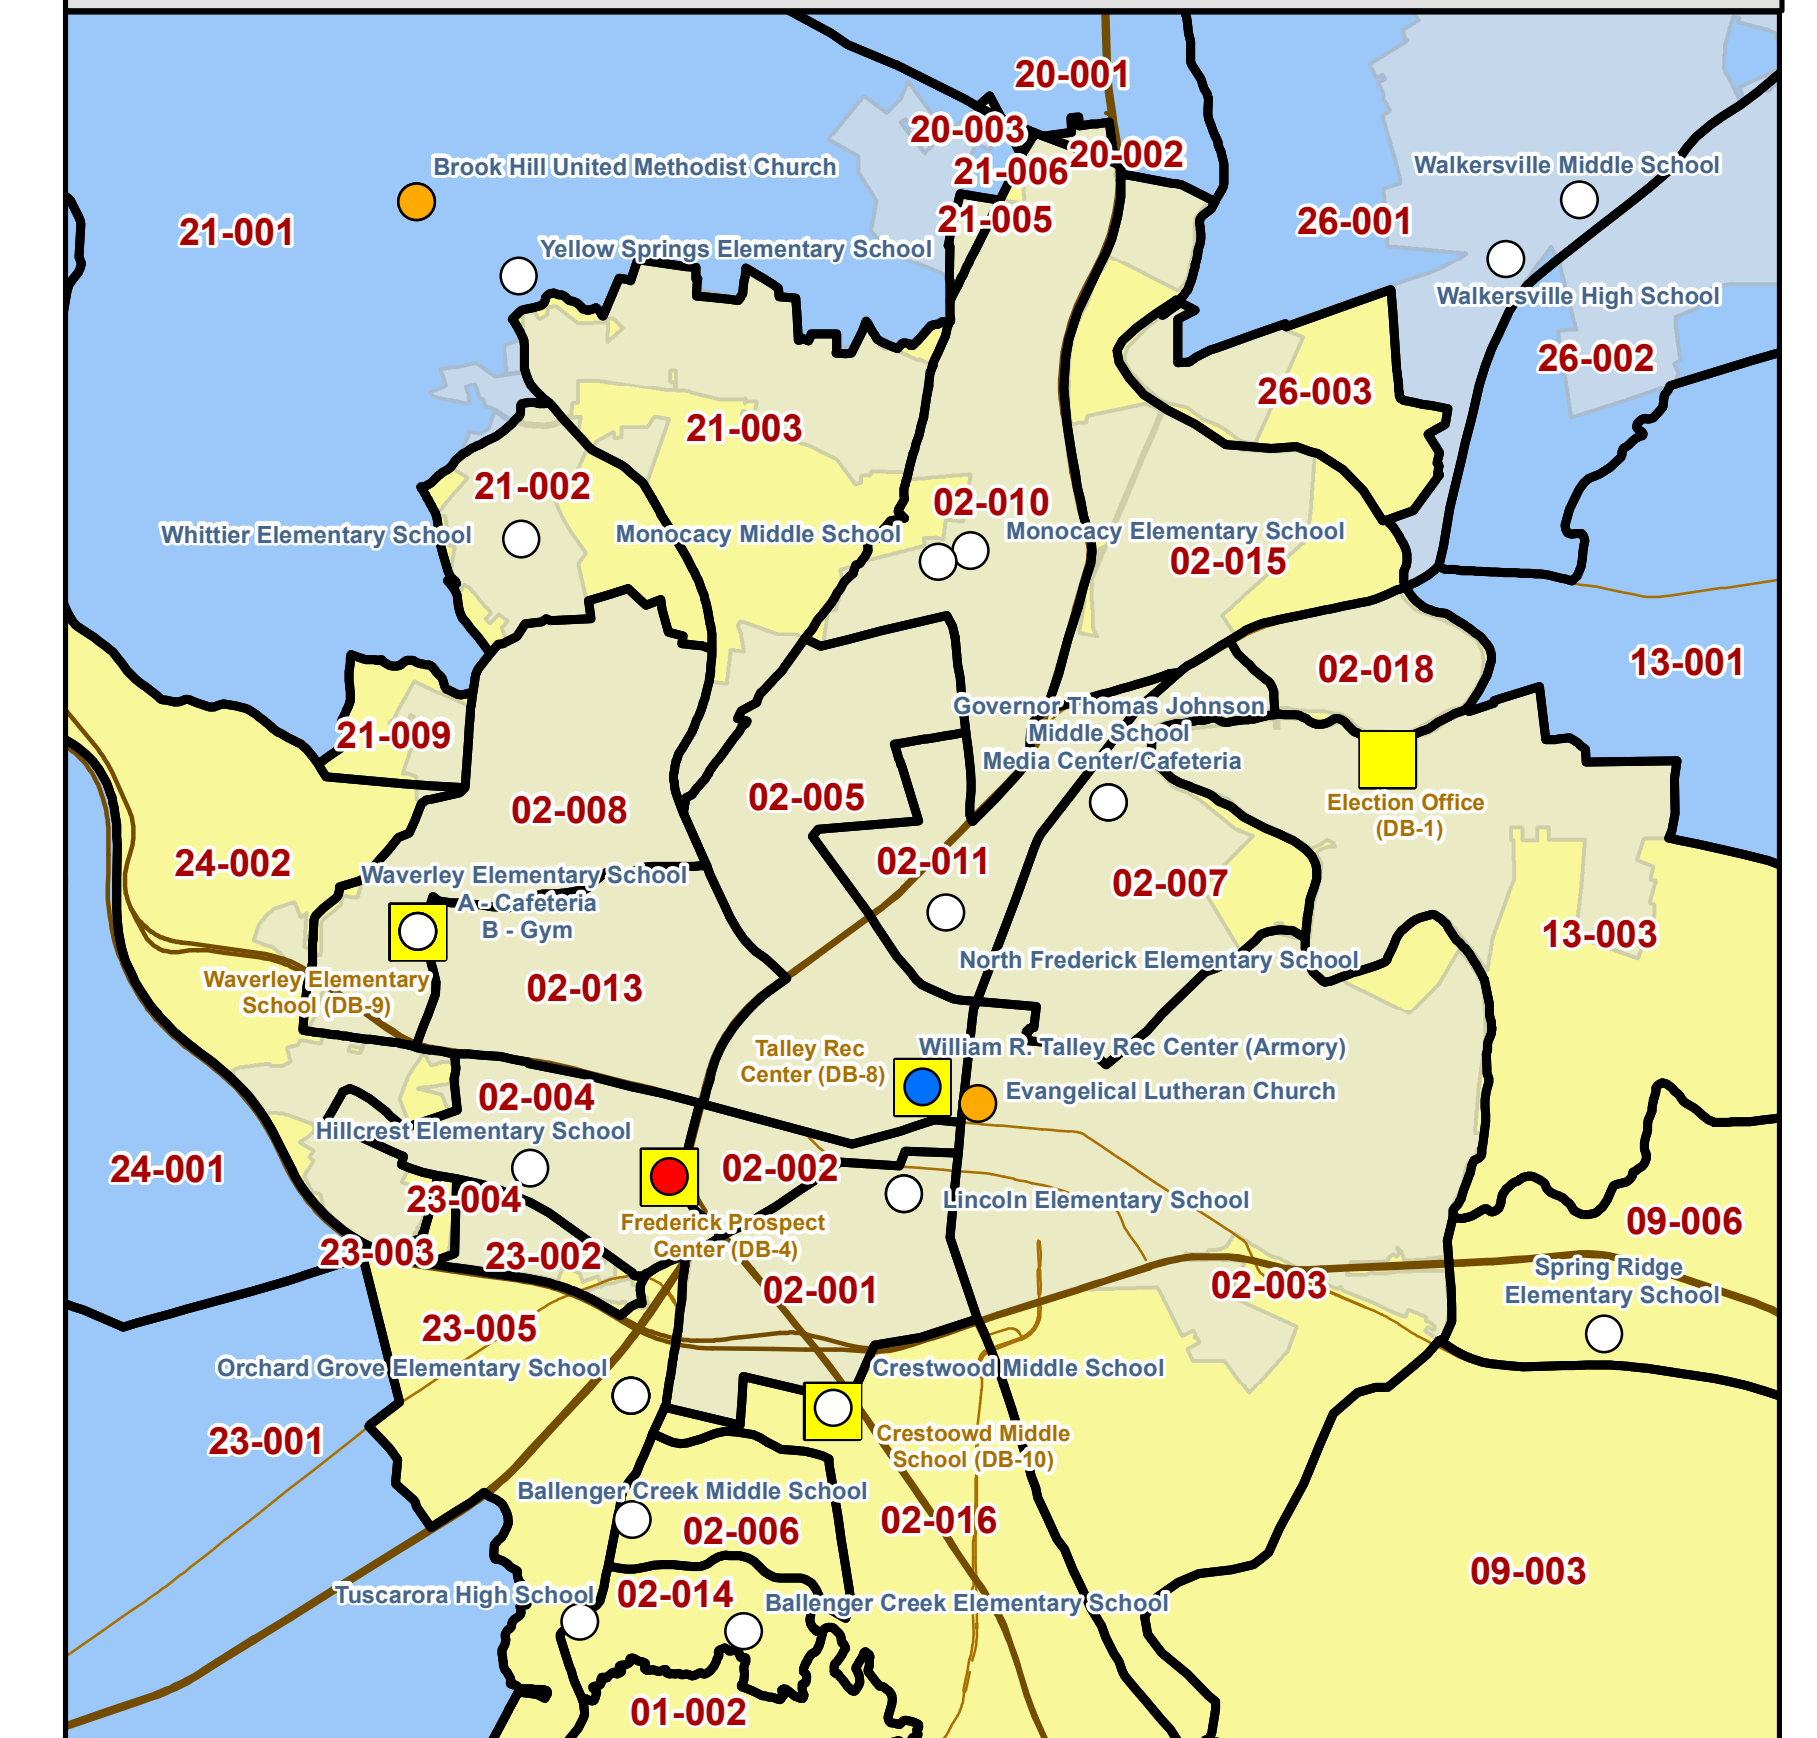

FRANKLIN COUNTY

PENNSYLVANIA

ADAMS COUNTY

2024 Legislative Subdistricts, Election Districts, and Precincts

Frederick County, Maryland
Board of Elections
March 11, 2024
Frederick County GIS

The remainder of Legislative District 02A is in Washington County.

Legislative Subdistricts

- 02A
- 03
- 04
- 05

Election Polling Places

- Church
- Club
- Community Center
- Library
- Rec Center
- School
- Early Voting
- Drop Box Sites

- Election Precinct
- Election District
- Interstate/Highway
- State Route
- Roads
- Municipalities

Detailed Inset Map of Frederick City

The remainder of Legislative District 05 is in Carroll County.

Projection: NAD 1983 State Plane Maryland FIPS 1900 Feet

MAP ID: 00027

Municipal boundaries are current as of March 1, 2024.
For additional information regarding legislative subdistricts, election districts or election precinct boundaries, please contact the Board of Elections at 301-600-VOTE(6683) or ElectionBoard@FrederickCountyMD.gov

VIRGINIA

MONTGOMERY COUNTY

HOWARD COUNTY

LOUDOUN COUNTY

WASHINGTON COUNTY

WASHINGTON COUNTY

CARROLL COUNTY

CARROLL COUNTY