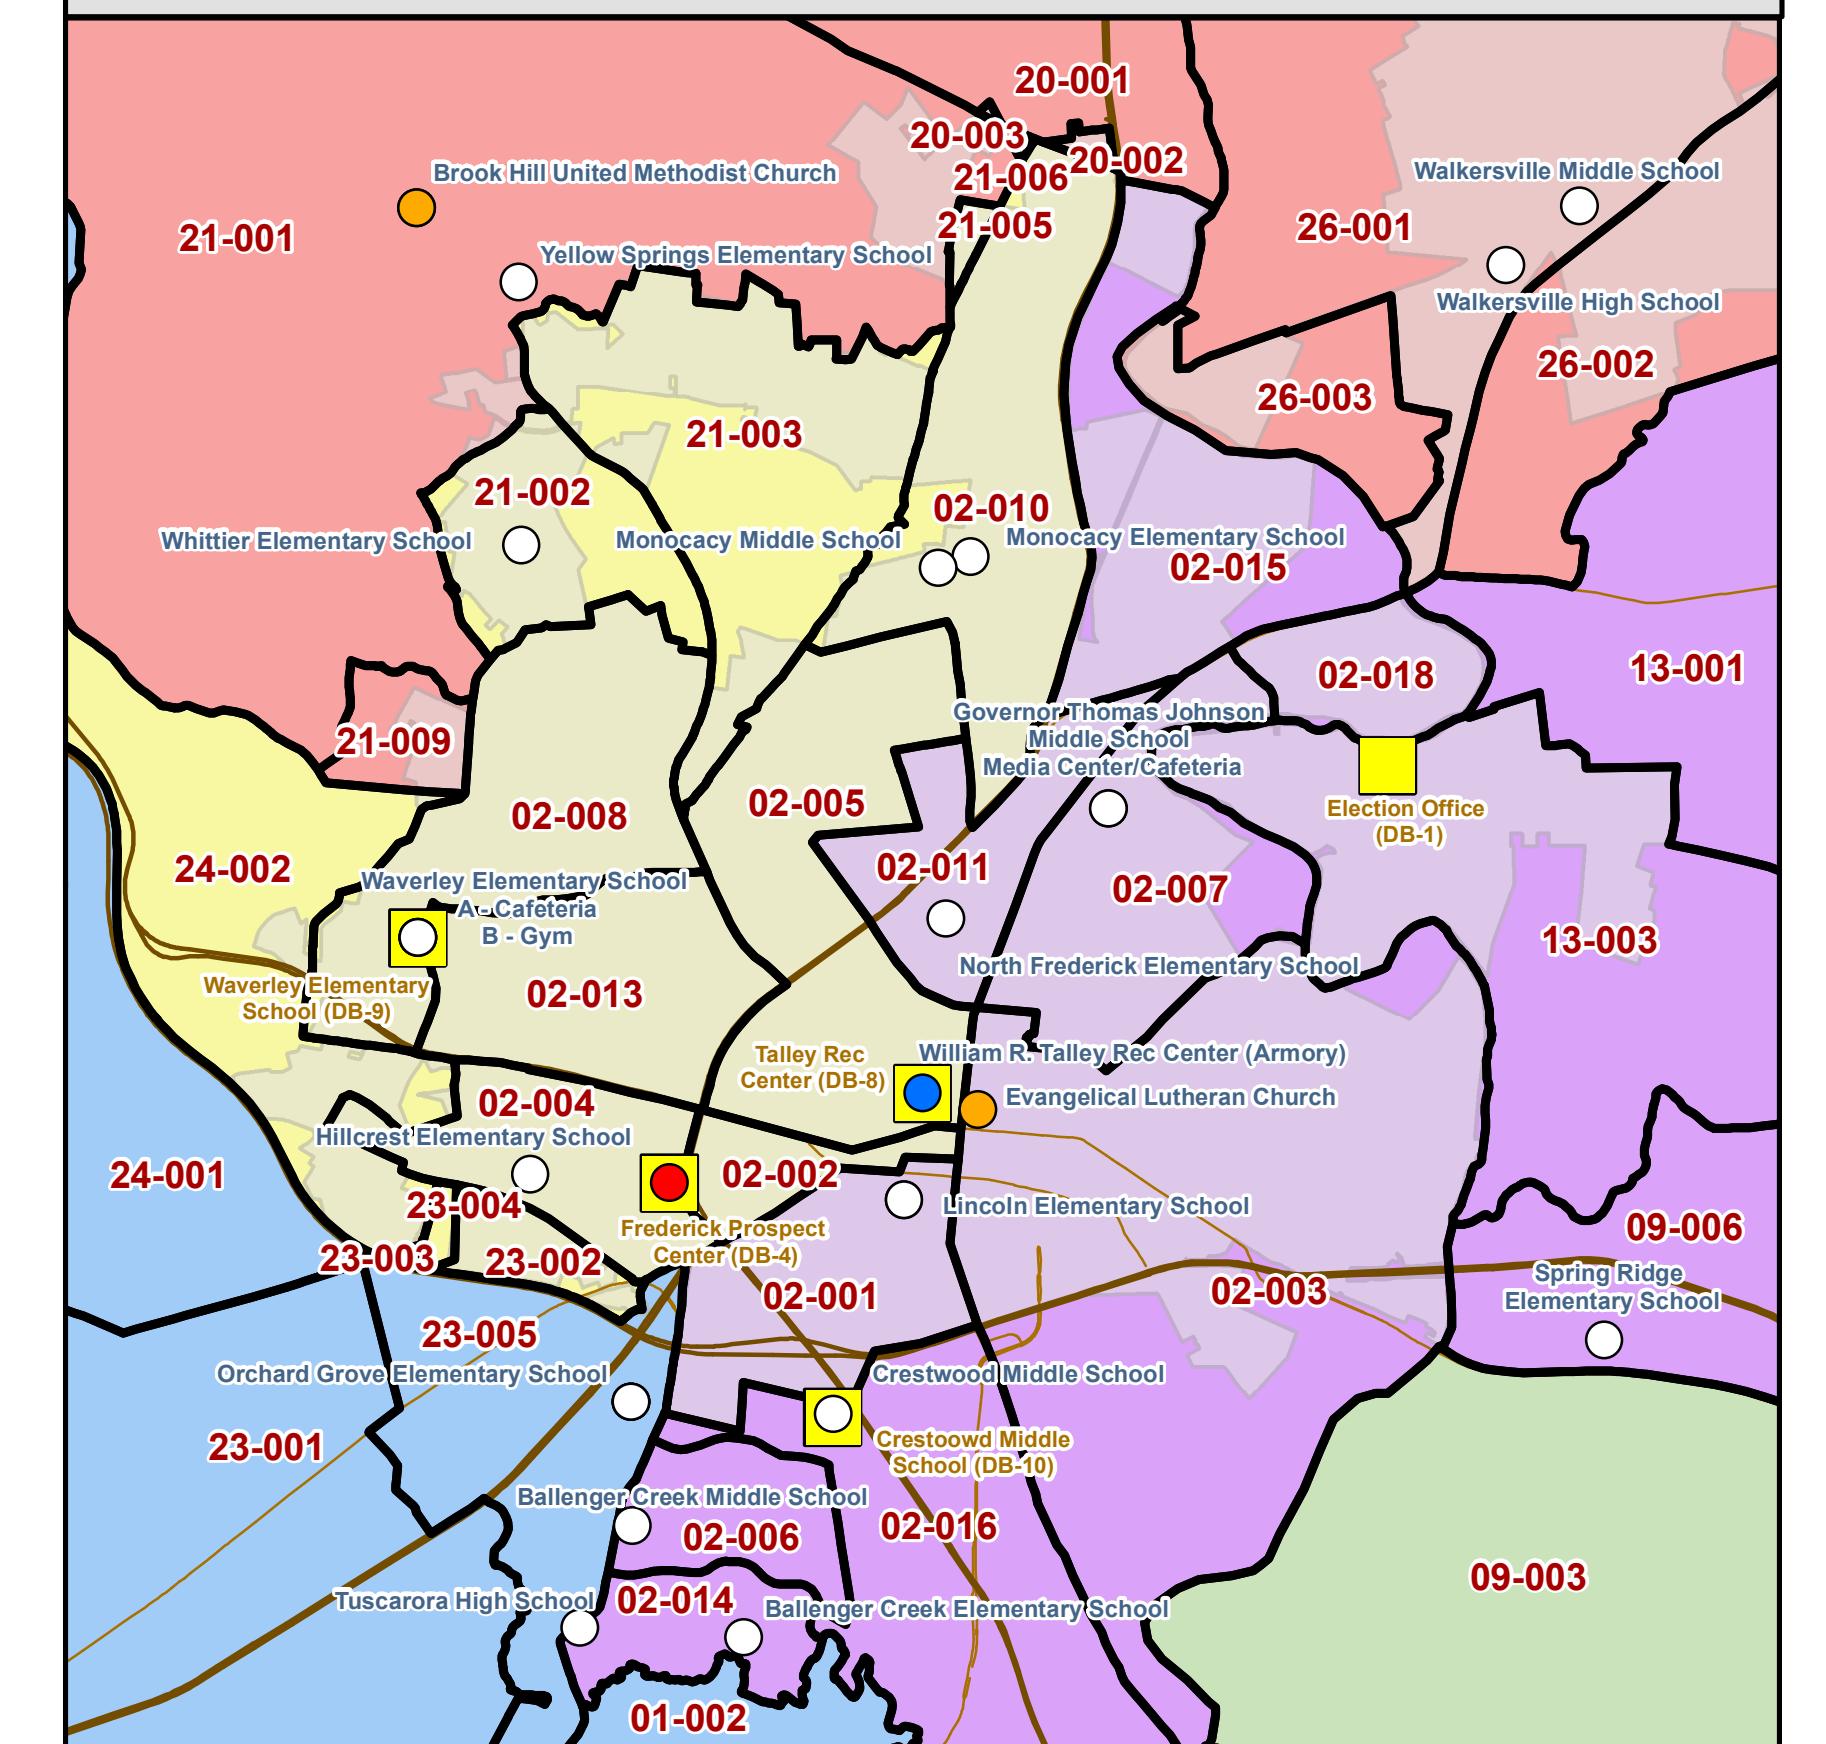

FRANKLIN COUNTY

PENNSYLVANIA

ADAMS COUNTY

2024 Council Districts, Election Districts, and Precincts

Frederick County, Maryland
Board of Elections
March 11, 2024
Frederick County GIS

Council Districts

- 1
- 2
- 3
- 4
- 5

Election Polling Places

- Church
- Club
- Community Center
- Library
- Rec Center
- School
- Early Voting
- Drop Box Sites

- Election Precinct
- Election District
- Interstate/Highway
- State Route
- Roads
- Municipalities

Detailed Inset Map of Frederick City

Projection: NAD 1983 State Plane Maryland FIPS 1900 Feet

MAP ID: 00027

Municipal boundaries are current as of March 1, 2024.
For additional information regarding legislative subdistricts, election districts or election precinct boundaries, please contact the Board of Elections at 301-600-VOTE(6683) or ElectionBoard@FrederickCountyMD.gov

VIRGINIA

MONTGOMERY COUNTY

HOWARD COUNTY

LOUDOUN COUNTY

WASHINGTON COUNTY

WASHINGTON COUNTY

CARROLL COUNTY

CARROLL COUNTY