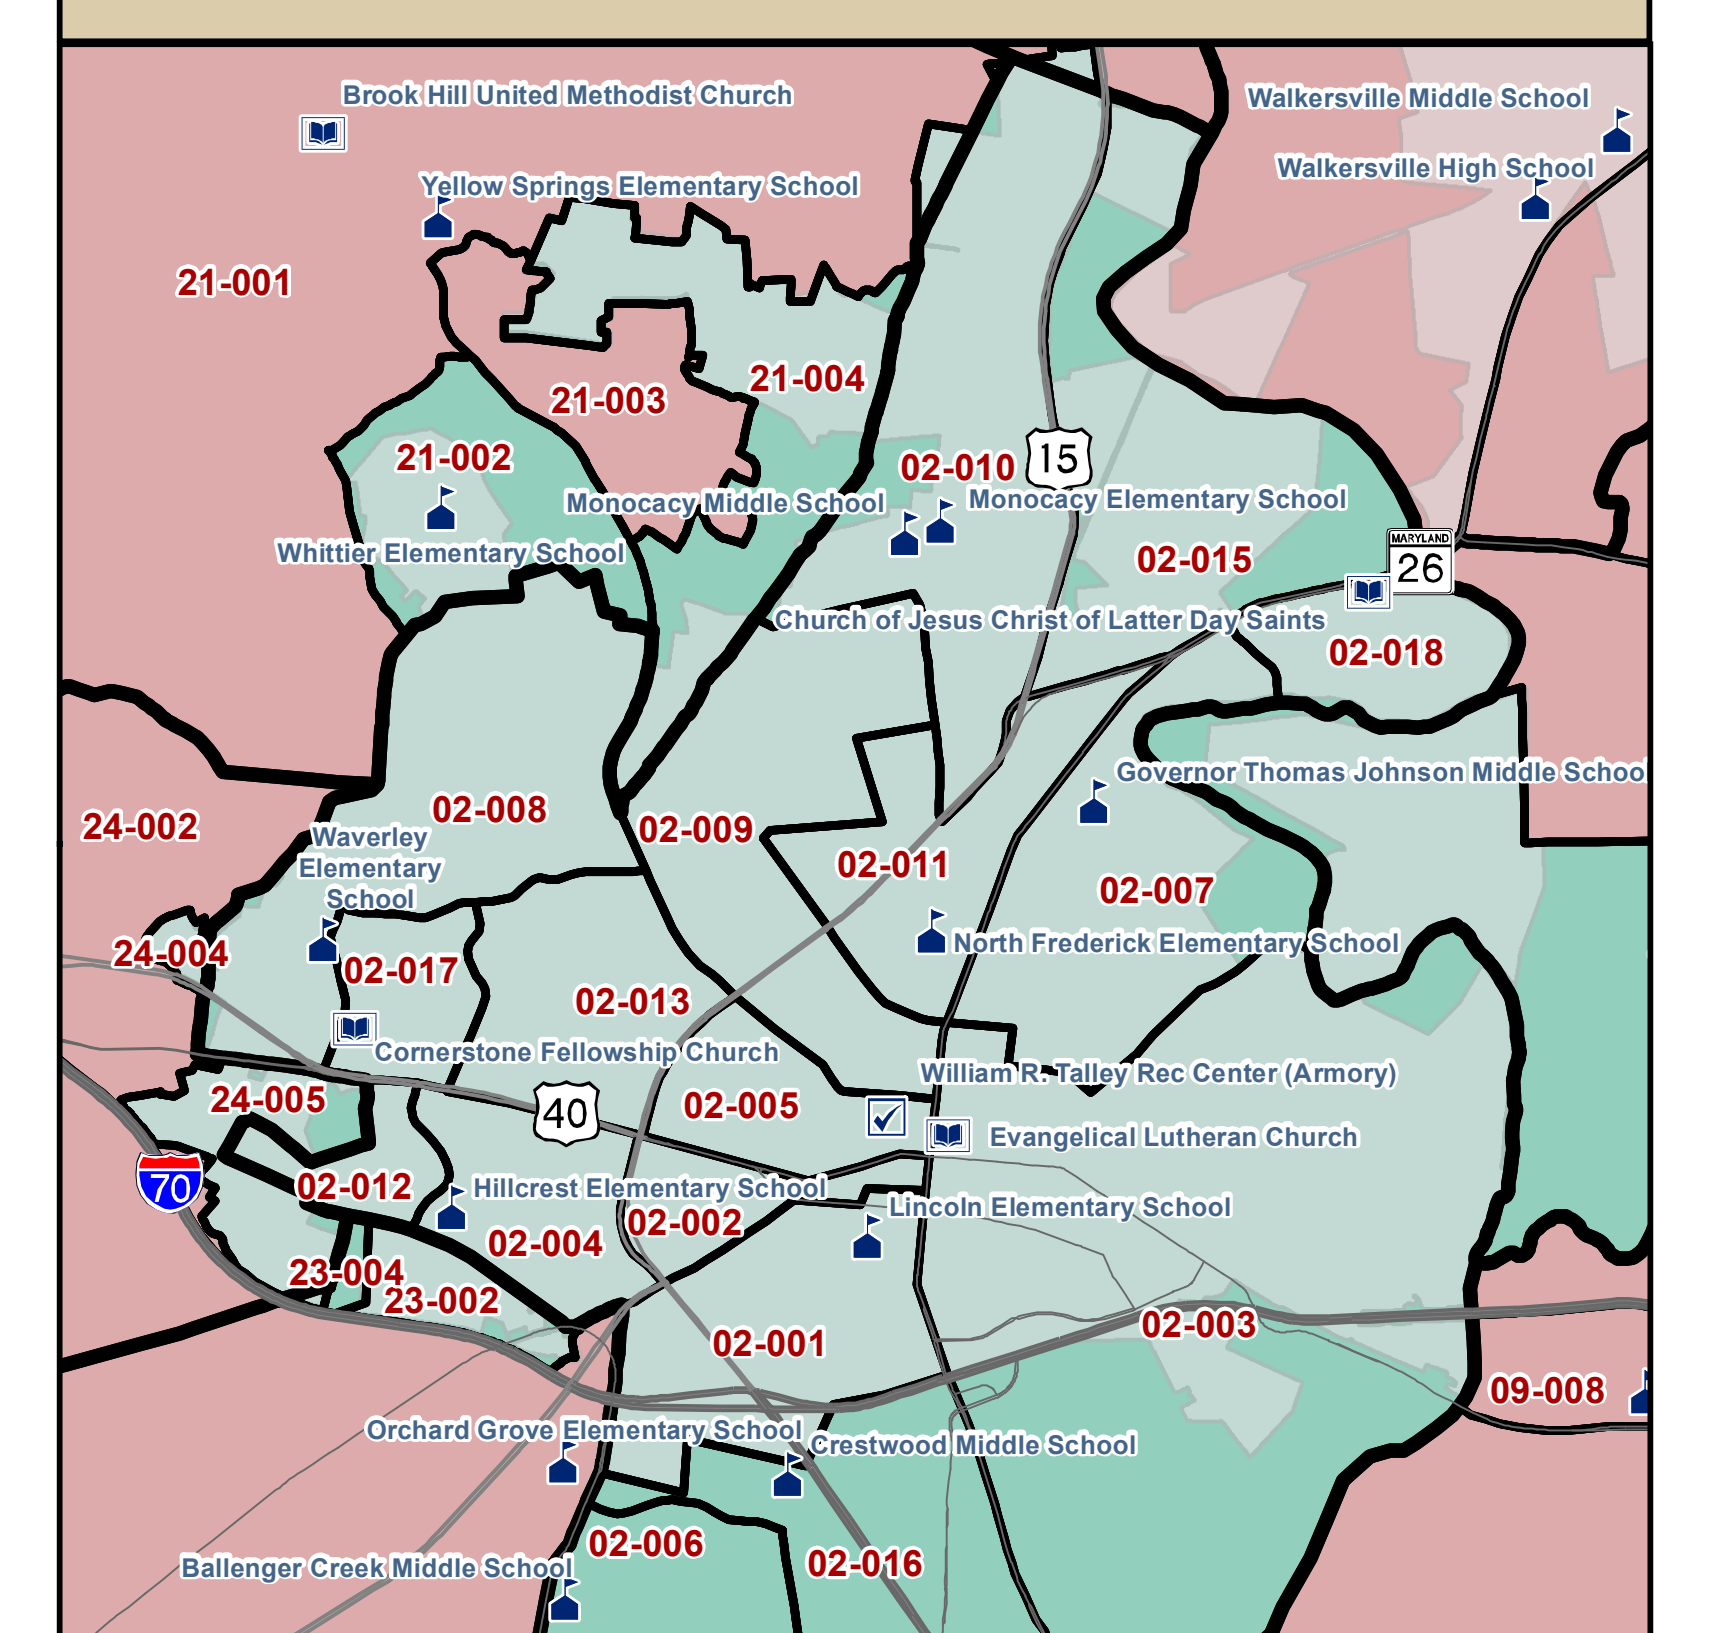

2012 Congressional Districts, Election Districts and Election Precincts Frederick County, Maryland

Board of Elections

Legend

- | | |
|-------------------------------|--------------------------|
| Congressional District | Election Precinct |
| 06 | Election District |
| 08 | |
| Road | Church |
| Municipalities | Fire Station |
| | School |
| | Community Center or Club |

Detailed Inset Map of Frederick City

Scale: 1: 70,000
Projection: NAD 1983 State Plane Maryland FIPS 1900 Feet

While efforts have been made to ensure the accuracy of this map, Frederick County accepts no liability or responsibility for errors, omissions, or positional inaccuracies in the content of this map. Reliance on this map is at the risk of the user. This map is for illustration purposes only and should not be used for surveying, engineering, or site-specific analysis.